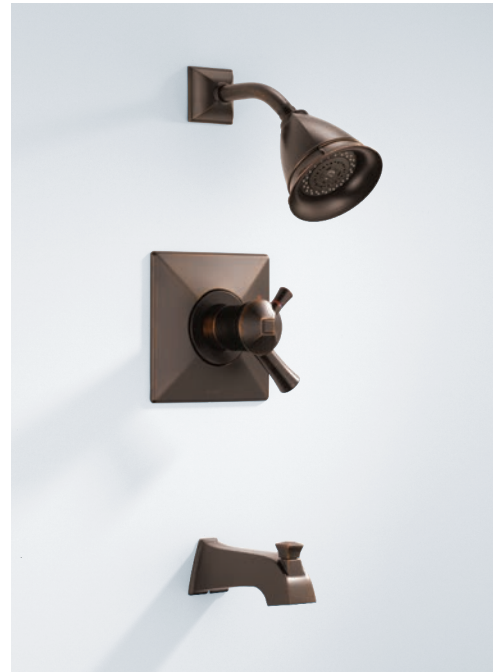

TEMPASSURE® THERMOSTATIC TUB/SHOWER
T60440-RB, R60000-UNBX
Showerhead Flow: 2.0 gpm @ 80 psi