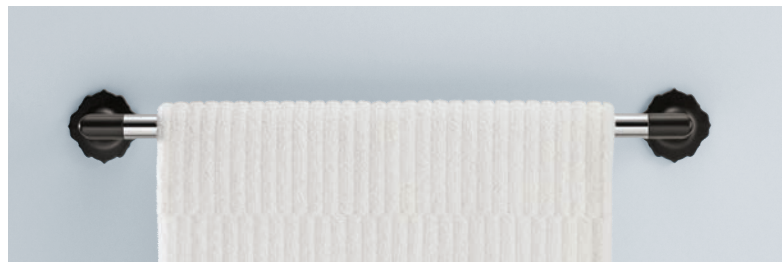

TISSUE HOLDER 695060-PC

DRAWER PULL 699160-PC

SIDE MOUNT FLUSH
LEVER 696260-PC

DRAWER KNOB 699260-BL

GLASS SHELF 691060-BL

18" TOWEL BAR 691860-PC

JASON WU FOR BRIZO™ MEDIUM FLOW CUSTOM SHOWER SYSTEM

JASON WU FOR BRIZO™ SENSORI® HIGH FLOW CUSTOM SHOWER SYSTEM