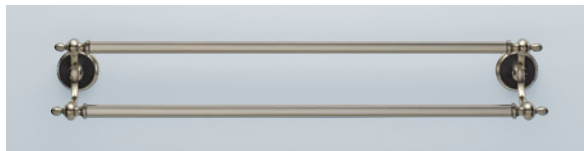

BRILLIANCE[®] BRUSHED NICKEL (BN)

COCOA BRONZE[™] WITH BRILLIANCE[®] POLISHED NICKEL (PNCO)

FEATURES:

MIRROR 20" x 26" 698085-PNCO

SINGLE LIGHT SCONCE 697085-PNCO
Height: 11⁷/₁₆"

TOWEL RING 694685-PNCO

TISSUE HOLDER 695085-PNCO