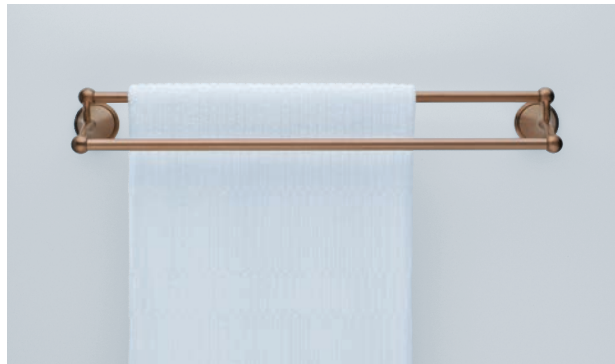

BRILLIANCE® BRUSHED BRONZE (BZ)

FEATURES:

TOWEL RING 69546-BZ

24" DOUBLE TOWEL BAR 69525-BZ

DOUBLE ROBE HOOK
69535-BZ

24" TOWEL BAR 69524-BZ

TISSUE HOLDER 69550-BZ

18" TOWEL BAR 69518-BZ