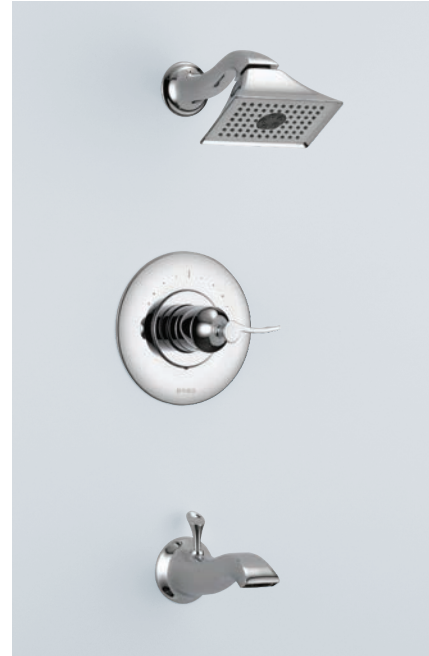

TEMPASSURE® THERMOSTATIC TUB/SHOWER
T60490-PC, R60000-UNBX
Showerhead Flow: 2.5 gpm @ 80 psi