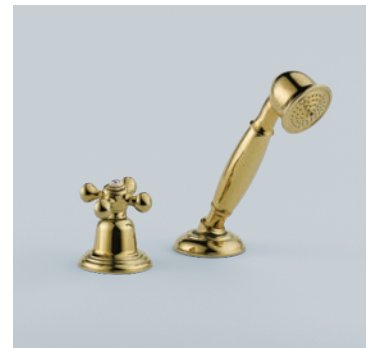

PROVIDENCE BELLE HANDSHOWER 6016-BBLHP
 Flow: 2.0 gpm @ 80 psi
 FRENCH LEVER HANDLE HK37(C/H)-BB

FRENCH LEVER HANDLES HK37(C/H)-BB

LEVER HANDLES HK36-BB

CROSS HANDLES HK33(C/H)-BB

PROVIDENCE CLASSIC HANDSHOWER 6010-BBLHP
 Flow: 2.0 gpm @ 80 psi
 CROSS HANDLE HK33(C/H)-BB

AVAILABLE FINISHES:

POLISHED CHROME (PC)

BRILLIANCE® BRASS (BB)

VENETIAN BRONZE® (RB)
 Providence Classic only

BRILLIANCE® BRUSHED NICKEL (BN)

BRILLIANCE® BRUSHED BRONZE (BZ)

FEATURES:

TOWEL RING 69546-BB