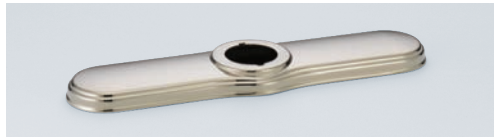

OPTIONAL 10" ESCUTCHEON
RP61020PN