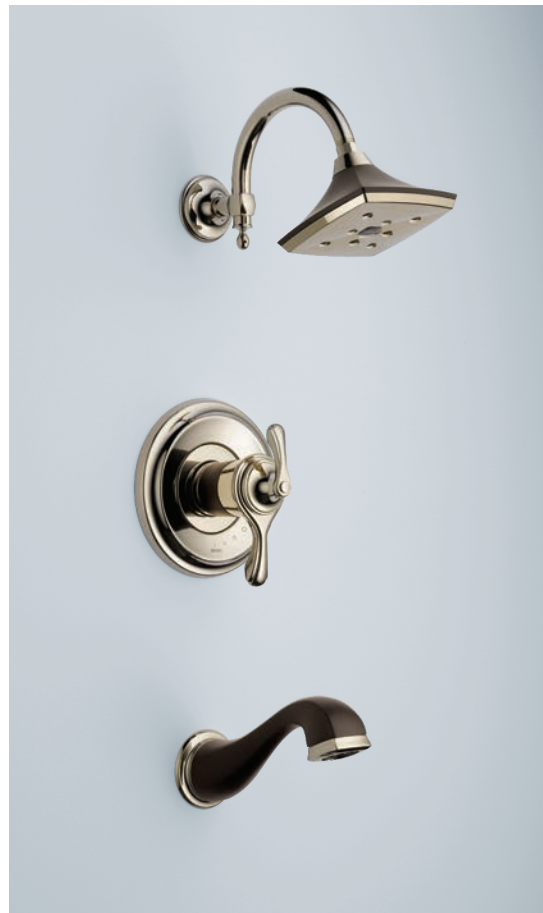

TEMPASSURE® THERMOSTATIC TUB/SHOWER
T60485-PNCO, R60000-UNBX
Showerhead Flow: 2.0 gpm @ 80 psi;