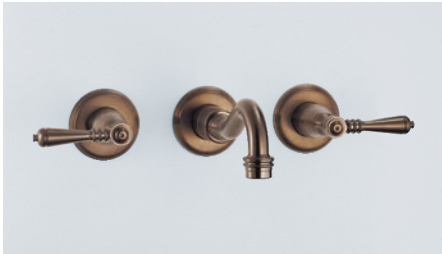

7" TWO-HANDLE WALL MOUNT LAVATORY 65836LF-BZ
Reach: 7" Flow: 1.5 gpm @ 60 psi