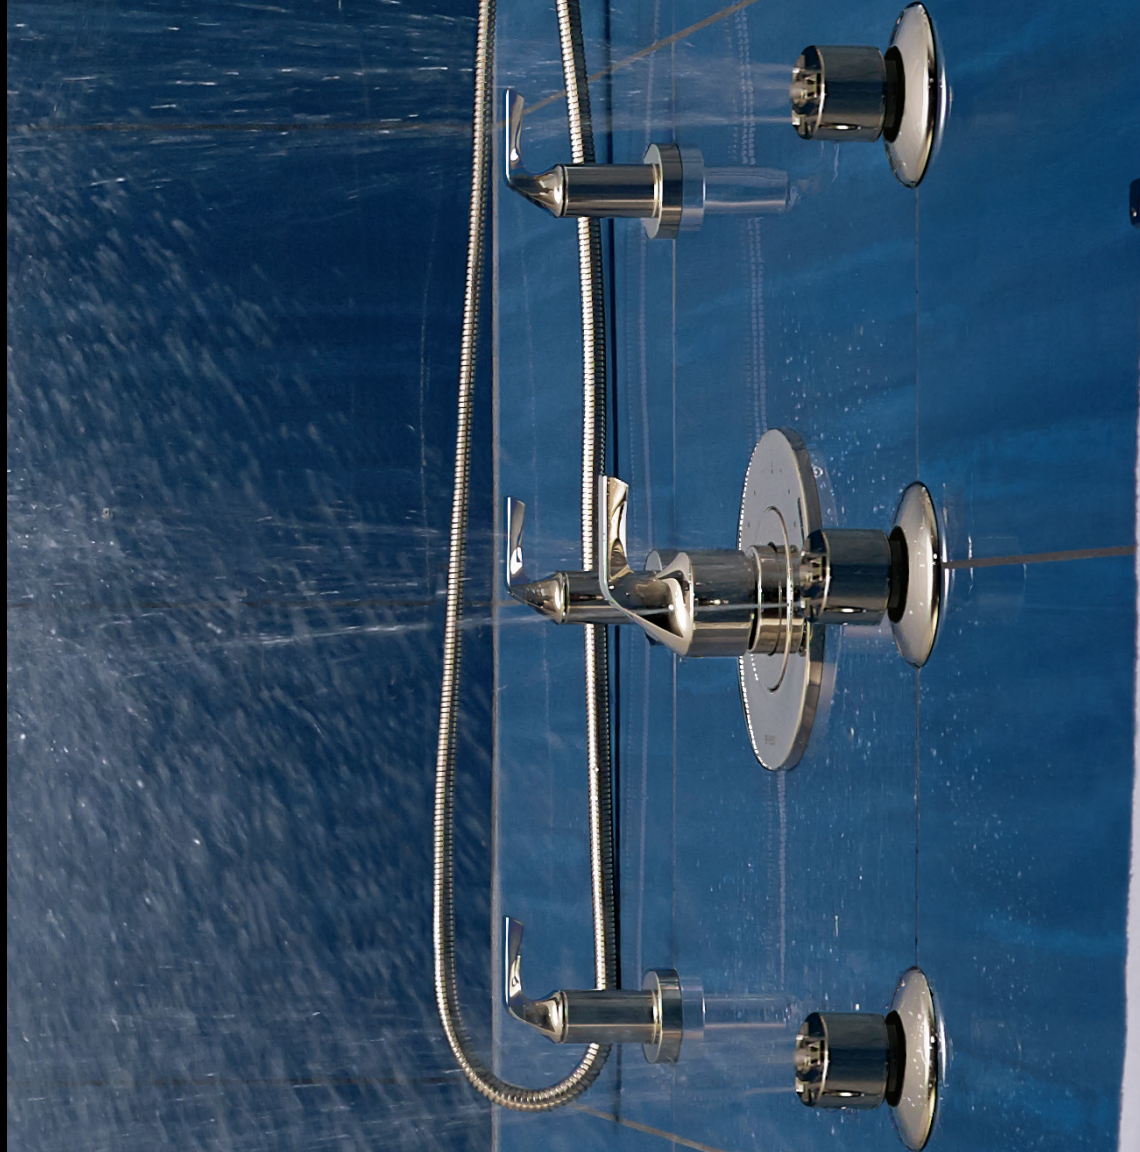

NEW

HYDRACHOICE™ MAX BODY SPRAYS

Customization is a luxury that people have been chasing since the dawn of time. We like to put our stamp on things. And claim them as our own.

We also like the symmetry, comfort and pleasure that comes with the perfect fit. We tailor our pants, we hem our dresses and we personalize everything from the shoes we wear to the mattresses we sleep on.

And now, with its clean lines and flush mount design, the new HydraChoice™ Max Body Spray System has the power to customize your shower. Its spray heads extend automatically when water is turned on and can be adjusted 50 degrees in any direction—allowing you to aim the water exactly where you want it. The system also offers a choice of four interchangeable spray heads with H₂Okinetic® Technology or Touch-Clean® spray holes that come with Invigorating, Soothing, Massaging and Full Spray options.

With the new HydraChoice™ Max Body Spray System your shower transforms from being just another part of the morning routine, to a personal sanctuary, unique to only you.