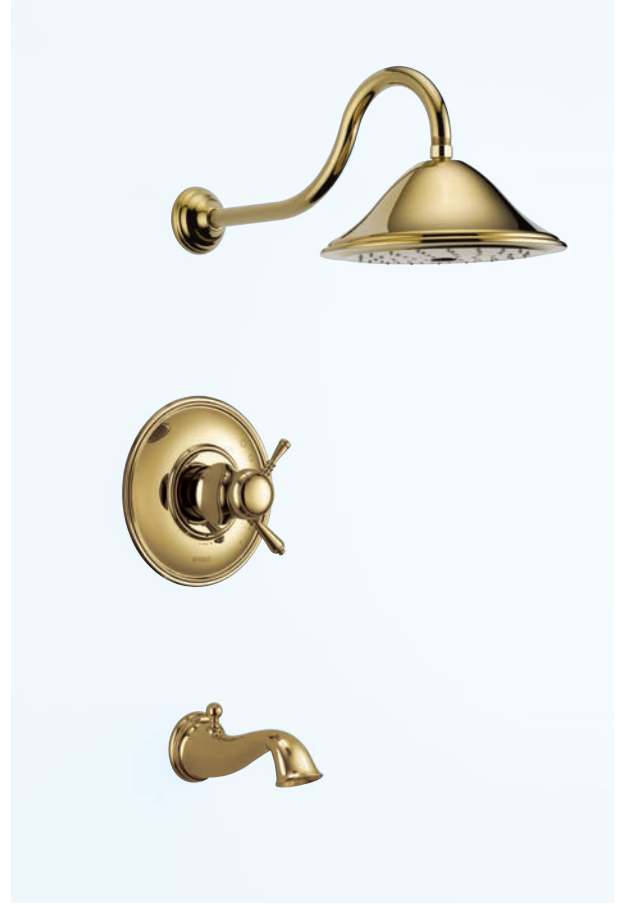

AVAILABLE FINISHES:

POLISHED CHROME (PC)

BRILLIANCE® BRASS (BB)

VENETIAN BRONZE® (RB)
 Providence Classic only

BRILLIANCE® BRUSHED NICKEL (BN)

BRILLIANCE® BRUSHED BRONZE (BZ)

FEATURES:

TOWEL RING 69546-BB

DOUBLE ROBE HOOK 69535-BB

TISSUE HOLDER 69550-BB

18" TOWEL BAR 69518-BB

SIDE MOUNT FLUSH
LEVER 69562-BB

TEMPASSURE® THERMOSTATIC TUB/SHOWER
T60410-BB, R60000-UNBX; Showerhead Flow: 2.5 gpm @ 80 psi

TRADITIONAL MEDIUM FLOW CUSTOM SHOWER SYSTEM