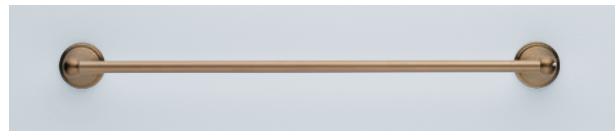

BRILLIANCE® BRUSHED BRONZE (BZ)

FEATURES:

TOWEL RING 69546-BZ

24" DOUBLE TOWEL BAR 69525-BZ

DOUBLE ROBE HOOK
69535-BZ

24" TOWEL BAR 69524-BZ

TISSUE HOLDER 69550-BZ

18" TOWEL BAR 69518-BZ