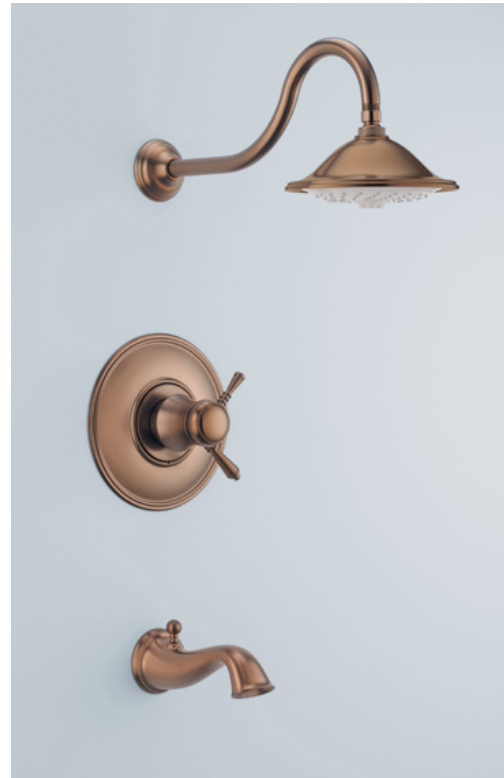

TEMPASSURE® THERMOSTATIC TUB/SHOWER
T60410-BZ, R60000-UNBX
Showerhead Flow: 2.5 gpm @ 80 psi