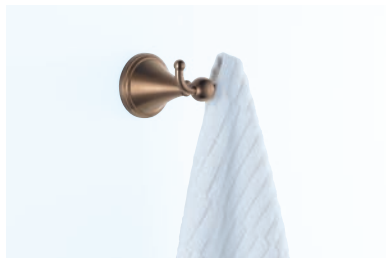

BRILLIANCE® BRUSHED BRONZE (BZ)

FEATURES:

TOWEL RING 69546-BZ

24" DOUBLE TOWEL BAR 69525-BZ

DOUBLE ROBE HOOK
69535-BZ

24" TOWEL BAR 69524-BZ

TISSUE HOLDER 69550-BZ

18" TOWEL BAR 69518-BZ