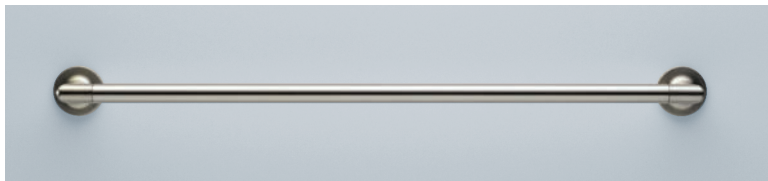

18" TOWEL BAR 691875-BN