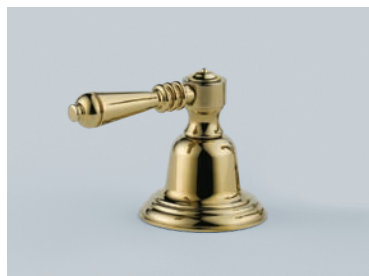

LEVER HANDLES HK36-BB