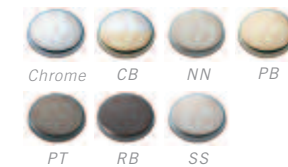

Innovations® Monitor 18 Series
Jetted Shower
T18230 R18224
Shown in Chrome