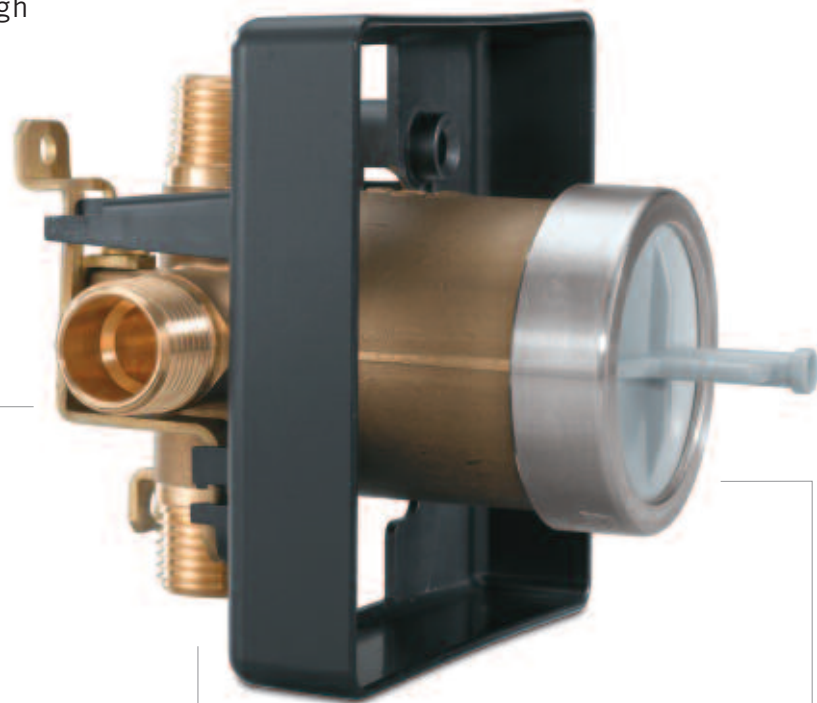

MultiChoice® Universal

MultiChoice Universal provides a single rough that offers three function options and multiple style choices for unlimited design flexibility. With its universal application, the MultiChoice Universal Valve also streamlines installation. So when you're selecting shower options, you don't have to worry about the plumbing behind the wall. One rough does it all.

Valve Body Rough