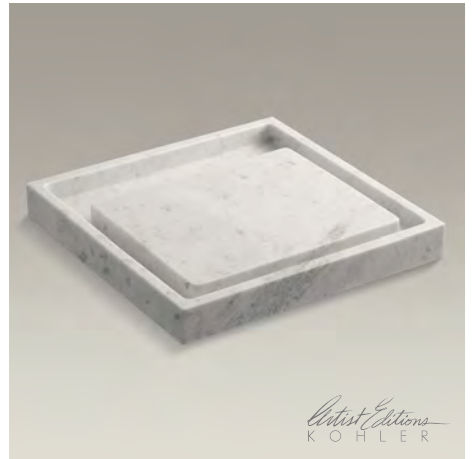

Timpani® Vessels

Stainless steel

19¹/₄" diameter x 5"

K-2277

Product is available in Artist Editions® patterns. See pages 120-121 for details.

Above-Counter Bathroom Sinks

Botticelli® Vessels

Marble
22" diameter x 5½"