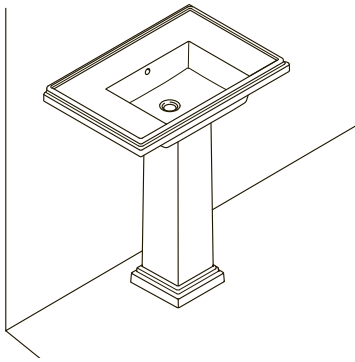

Pedestal

A stand-alone fixture, the pedestal sink features a generous basin available in multiple sizes and styles to complement other fixtures. These sinks offer a clean, distinctive look that works well in small bathrooms, making a small space feel more open.