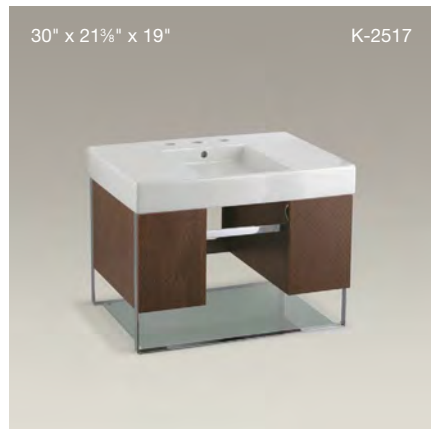

Traverse®

Traverse

A modern interpretation of the flat-top trunk of the early 1900s, the Traverse wall-mount vanity has exceptional storage capacity. Drawer inserts allow efficient organization of toiletries.