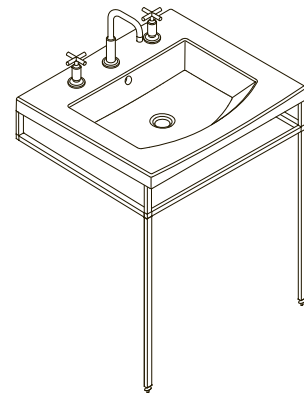

Vanities

Our vanities are available in multiple sizes. You may choose from petite vanities ideal for small spaces to full 48-inch vanities, with a range of sizes in between. In addition, modular collections can be configured into combinations from 24 to 84 inches. Several of our vanities feature the Express™ assembly system. Packed flat for easy transport, these vanities are affordable and quick to assemble and install.

Vanity-Top Sinks

We offer vanity-top sinks in your choice of KOHLER® enameled cast iron, glass, vitreous china or fireclay. These one-piece counter and basin solutions are designed to coordinate seamlessly with KOHLER vanity and console table styles and sizes.

Console Tables

Console tables work well in bathrooms where extra storage isn't essential but sophisticated style is. Consider pairing a medicine cabinet with a console table for the best of both worlds. Designs range from clean and crisp to intricate and ornate.