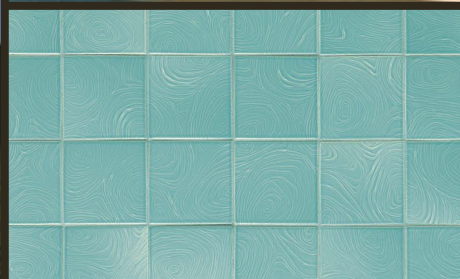

KOHLER®

KALLISTA®

ANN SACKS®

robern®

Baker®

M c G U I R E

STERLING®
A KOHLER COMPANY

KOHLER®
POWER SYSTEMS