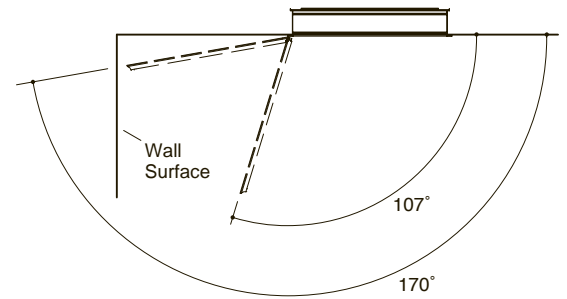

Medicine Cabinets

Bringing organized storage solutions to the bathroom, our medicine cabinets are roomy, available in multiple sizes and styles, and constructed of quality materials that last. Our medicine cabinets are ideal if it's important to have quick, easy access to your toiletries.

Range of Sizes

We offer a wide range of medicine cabinet sizes to meet your storage needs. In addition, select cabinets may be ganged together for installation in large bathrooms. Our offering includes double-door models as well.

Hinges

Durable and rust-resistant, our medicine cabinets are manufactured with either an adjustable self-closing 107°- or 170°-hinge option or an adjustable 110° hinge. All three allow the door to swing clear for ready accessibility.