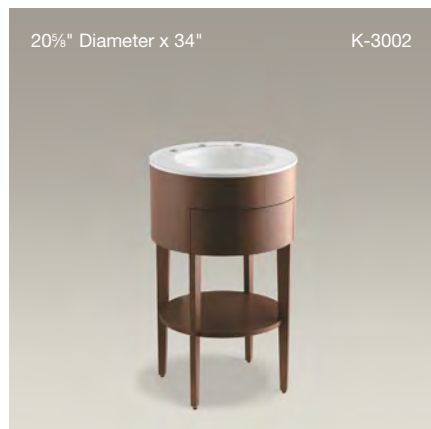

Camber®

Camber

Showcasing the natural beauty of hard maple, the round Camber console-style vanity takes its design cues from contemporary furniture. With the Camber sink nested inside, this creative vanity easily can be mistaken for a side table, bringing a formal element to your bathroom.