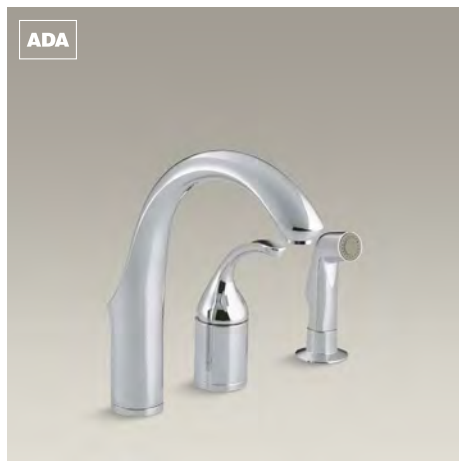

Purist
Single-handle faucet

K-7509

Fairfax®
Tall single-handle faucet

K-12183

Bar Faucets

Simplice®
Pull-down faucet K-597

Simplice
Pull-down faucet with remote valve K-649

HiRise
Two-handle faucet K-7342-4