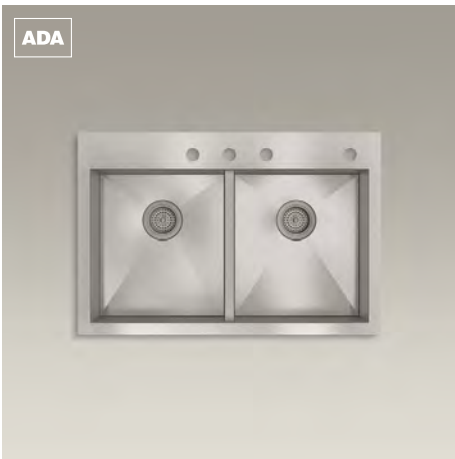

Bar

8 Degree 107
Brinx® 108
Poise 107
Staccato 115
Toccatà 115
Undertone 107, 108-115
Vault 114
Verse 110

Stainless Steel Double-Bowl Kitchen Sinks

Vault™ Smart Divide® double-equal
 33" x 22" x 9"
 Top-mount/under-mount
 with accessories

K-3838

Vault Smart Divide large/medium
 33" x 22" x 9"
 Top-mount/under-mount
 with accessories

K-3839

Vault double-equal
 33" x 22" x 9"
 Top-mount/under-mount

K-3820

Stainless Steel Double-Bowl Kitchen Sinks