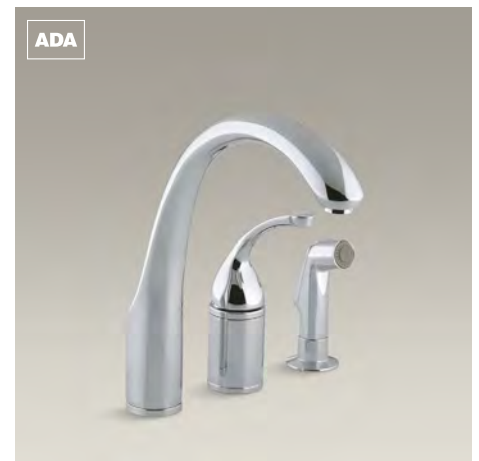

K-6227-C11

K-7507

Avatar®
Single-handle faucet
with sidespray

K-6356

Evoke®
Single-handle faucet

K-6333

Forté®
Single-handle faucet

K-10415

Forté®
Single-handle faucet
with sidespray and remote valve

K-10430