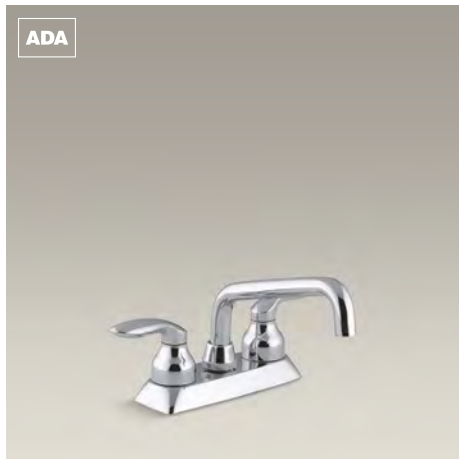

K-8207-K
K-16070-4

Antique
Two-handle faucet
with six-prong handles

K-118-3

Antique
Two-handle faucet
with lever handles

K-118-4

Beverage Faucets

Wellspring®
Beverage faucet
with contemporary design

K-6665

Wellspring
Beverage faucet
with traditional design

K-6666

Carafe®
Filtered water faucet

K-18865

Piping Hot®
Hot water dispenser

K-9609-R

Piping Hot
Hot water dispenser

K-9607-R

Utility Faucets

ADA

ADA

ADA

ADA

ADA

ADA

ADA