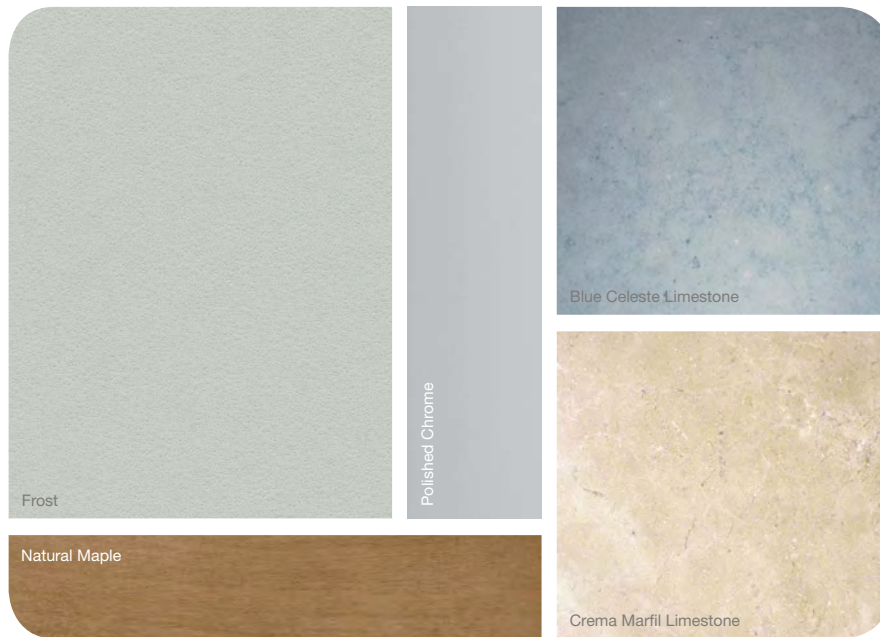

Bringing Color to Life

This year home trends are all about personalizing your space with color. In warm or cool shades, KOHLER® enameled cast iron sinks become the foundation for just about any look or feel you want to create: bold rooms with bright tones and rich patterns that inspire you; or subtle rooms with soft, monochromatic hues that ground you. We had our designers put together a few bold and subtle palettes, pairing our most popular colors with KOHLER faucet and wood finishes, as well as ANN SACKS® tile and Benjamin Moore® paint. Turn the page for more inspiration.

KOHLER Enameled Cast Iron - Frost
Faucet Finish - Polished Chrome
Stone 1 - Blue Celeste Limestone
Stone 2 - Crema Marfil Limestone
Wood - Natural Maple