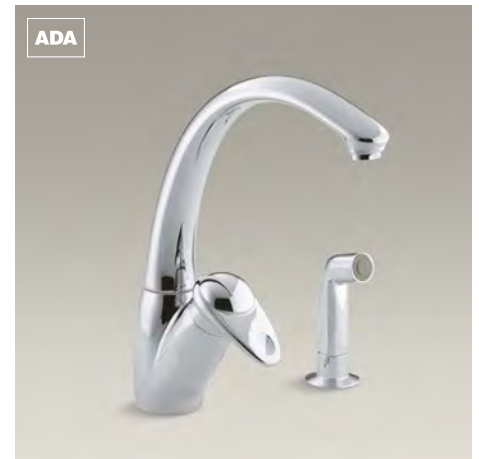

Karbon®
Single-handle articulating faucet
with remote valve

K-6227-C11

Purist®
Single-handle faucet

K-7507

Avatar®
Single-handle faucet
with sidespray

K-6356

Evoke®
Single-handle faucet

K-6333

Forté®
Single-handle faucet

K-10415

Forté®
Single-handle faucet
with sidespray and remote valve

K-10430