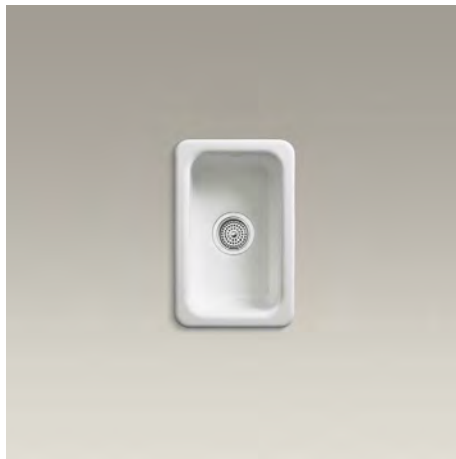

K-6584

Iron/Tones
12" x 18¾" x 5½"
Top-mount/under-mount

K-6586

K-5964

KOHLER® Enameled Cast Iron Kitchen Sink Features & Colors Index

Name	Page Number*	Dimensions**	Top-Mount	Tile-In	Under-Mount	No. of Faucet Holes	No. of Bowls	Bowl Dimensions Side to Side x Front to Back x Depth							
								Left	Center	Right					
KOHLER Enameled Cast Iron															
Anthem	37	33" x 22"			K-5840-5U	5	2	14" x 16¹/₁₆" x 9"		14" x 16¹/₁₆" x 9"					
	38	33" x 22"	K-5840-1				1				2				
	38	33" x 22"	K-5840-2								2	2			
	38	33" x 22"	K-5840-3								3	2			
	38	33" x 22"	K-5840-4								4	2			
Assure	41	36" x 25¹/₂"		K-6536-3	K-6536-3	3	2	7" x 19" x 3³/₄"		21" x 16" x 5¹/₄"					
	41	36" x 25¹/₂"		K-6536-4	K-6536-4	4	2								
Bakersfield	49	31" x 22"			K-5832-5U	5	1		27" x 15" x 8"						
	49	31" x 22"	K-5832-3				3				1				
	49	31" x 22"	K-5832-4								4	1			
Brookfield	38	33" x 22"			K-5846-5U	5	2	14³/₁₆" x 16¹/₁₆" x 9"		14³/₁₆" x 16¹/₁₆" x 9"					
	38	33" x 22"	K-5846-1				1				2				
	38	33" x 22"	K-5846-3								3	2			
	38	33" x 22"	K-5846-4								4	2			
	*	33" x 22"			K-5942-5U	5	2				14" x 17" x 6³/₄"		14" x 17" x 6³/₄"		
	*	33" x 22"	K-5942-3				3							2	
	*	33" x 22"	K-5942-4											4	2
	*	33" x 22"	K-5942-5											5	2
	*	33" x 22"		K-5898-4										4	2
	*	33" x 22"		K-5898-5										5	2
39	31³/₄" x 20³/₄"	K-5981-3					3	2	13" x 15" x 6³/₄"	13" x 15" x 6³/₄"					
39	31³/₄" x 20³/₄"	K-5981-4					4	2							
Cape Dory	48	33" x 22"			K-5864-5U	5	1		29" x 15" x 9"						
	48	33" x 22"		K-5864-2			2				1				
	48	33" x 22"		K-5864-3							3	1			
	48	33" x 22"		K-5864-4							4	1			
	49	33" x 22"	K-5863-2								2	1			
	49	33" x 22"	K-5863-3								3	1			
	49	33" x 22"	K-5863-4								4	1			
Carrizo	34	33" x 22"			K-6495-1U	1	1		30³/₈" x 19³/₈" x 9"						
	34	33" x 22"	K-6495-1				1				1				
Clarity	34	33" x 22"			K-5814-4U	4	2	12¹/₈" x 16¹/₁₆" x 8³/₈"		15⁵/₈" x 19" x 8³/₈"					
	34	33" x 22"		K-5814-4			4				2				
Deerfield	29	33" x 22"			K-5838-7U	7	2	14¹/₁₆" x 16" x 9"		14¹/₁₆" x 16" x 9"					
	30	33" x 22"	K-5838-2				2				2				
	30	33" x 22"	K-5838-3								3	2			
	30	33" x 22"	K-5838-4								4	2			
	*	33" x 22"			K-5815-5U	5	2				14¹/₈" x 16¹/₁₆" x 8"		14¹/₈" x 16¹/₁₆" x 8"		
	*	33" x 22"	K-5815-3				3							2	
	*	33" x 22"	K-5815-4											4	2
	39	33" x 22"			K-5873-5U	5	2				14¹/₄" x 16³/₁₆" x 9"		14¹/₄" x 16³/₁₆" x 9"		
	39	33" x 22"	K-5873-1				1							2	
	39	33" x 22"	K-5873-3											3	2
39	33" x 22"	K-5873-3					4	2							
39	33" x 22"	K-5873-3					4	2							

*To learn more about KOHLER enameled cast iron kitchen sinks not featured in this catalog, visit KOHLER.com/KitchenSinks.

**Dimensions for under-mount sinks are overall product dimensions. Refer to installation instructions packed with sink for cutout dimensions.

†Products labeled ADA or ADA-compliant will comply with the Americans with Disabilities Act, when installed per the requirements of the 2010 ADA Standards for Accessible Design, Section 606 (Sinks) of the Act.