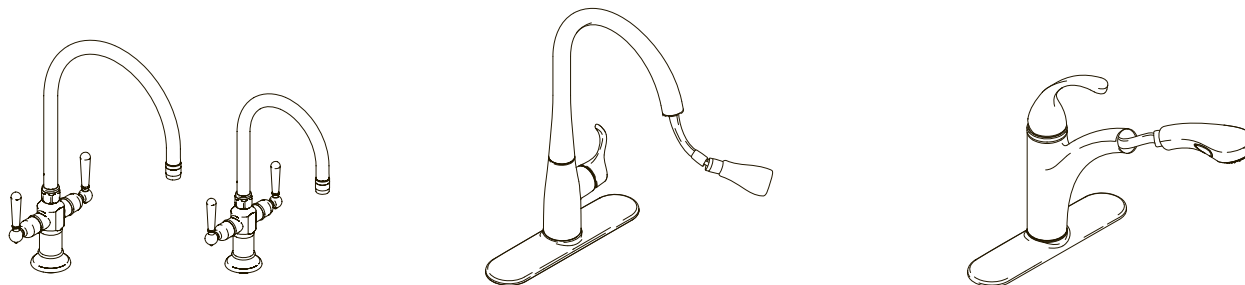

Before You Choose a Kitchen Faucet

As you design your kitchen, there are several function and style options you'll want to consider to ensure you choose the right faucet for the way you work. We've outlined the basic information below. If you find you have additional questions, visit KOHLER.com/KitchenFaucets or contact your showroom representative.

Faucet Families

Several of our kitchen faucets are available in smaller sizes to accommodate a prep sink in an island application or a bar sink for an entertainment room setting. If you're looking for a coordinated look, see the chart on pages 146 -147 for faucet family information.

Pull-Down Spray

If you prefer a clean sink deck without a sidespray, a pull-down faucet may be the right solution. Pull-down faucets typically feature a generous spout height as well as multiple spray options – stream, spray and pause – for ease of use.

Pullout Spray

Offering the same functionality as pull-down faucets, pullout faucets generally have a larger section of the faucet that pulls away. If you like a larger grip area, a pullout faucet may be more comfortable for you to use.