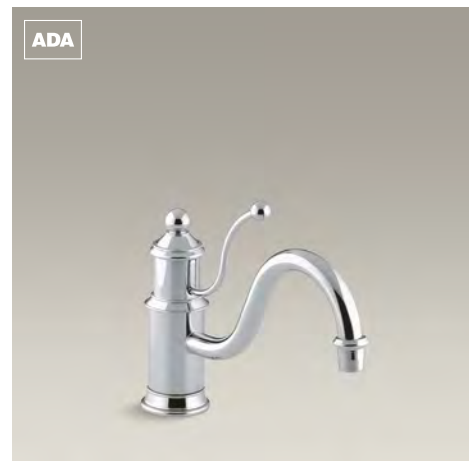

Fairfax.
Pullout faucet

K-12177

Single-Handle Faucets

Karbon®
Single-handle articulating faucet
with remote valve

K-6227-C11

Purist®
Single-handle faucet

K-7507

Avatar®
Single-handle faucet
with sidespray

K-6356

Evoke®
Single-handle faucet

K-6333

Forté®
Single-handle faucet

K-10415

Forté®
Single-handle faucet
with sidespray and remote valve

K-10430

Single-Handle Faucets