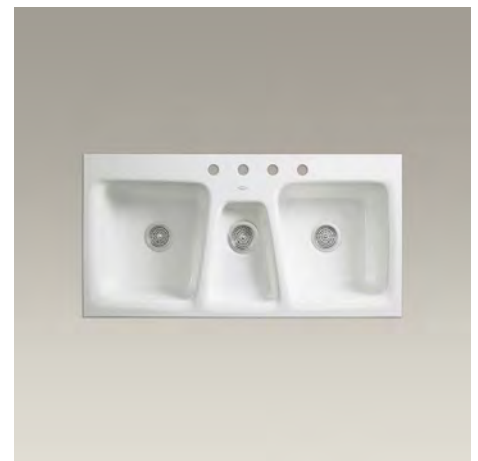

K-6536

K-5914

Trieste triple-bowl
43" x 22" x 8"
Tile-in

K-5893