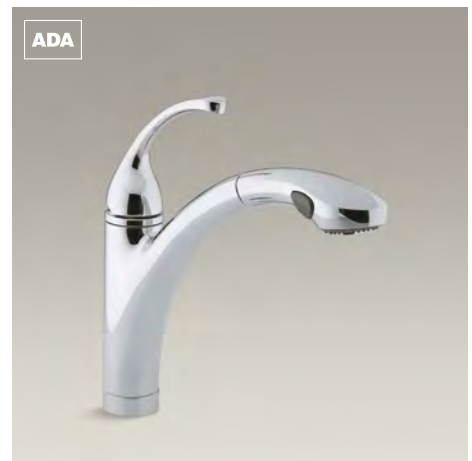

For complete product listing and finish offering, see pages 178-181.

ProMaster®
Pull-down faucet with remote valve K-6330

Simplice®
Pull-down faucet K-596

Simplice
Pull-down faucet with remote valve K-647

Vinnata®
Pull-down faucet K-690

Clairette®
Pull-down faucet K-692

Cruette®
Pull-down faucet K-780

Bellera®
Pull-down faucet K-560

Pullout Faucets

For complete product listing and finish offering, see pages 178-181.