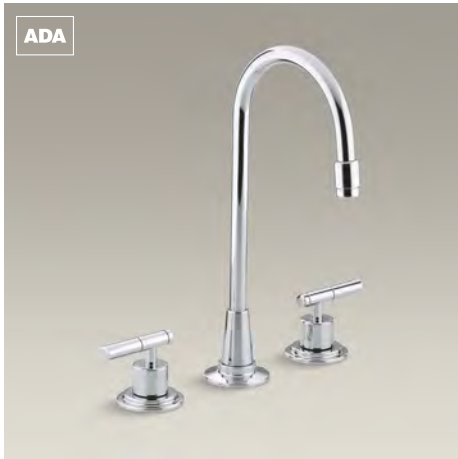

Coralais.
Two-handle faucet
with lever handles

K-15275-4

K-16112-4

K-16112-4A

Taboret.
Faucet
Lever handles

K-8207-K
K-16070-4

Antique
Two-handle faucet
with six-prong handles

K-118-3

Antique
Two-handle faucet
with lever handles

K-118-4