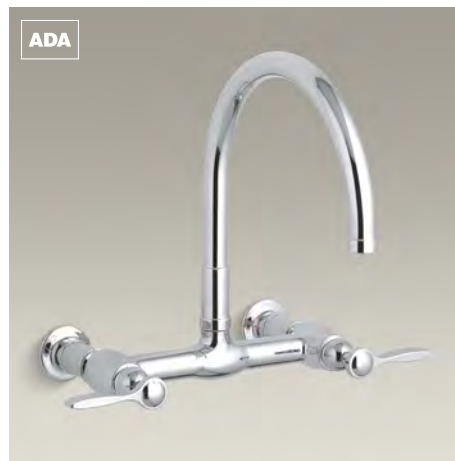

K-6228-C11

Torq®
Wall-mount bridge faucet

K-6127-4

K-7549-4

Parq®
Wall-mount bridge faucet
with tri handles

K-6132-3

Parq
Wall-mount bridge faucet
with lever handles

K-6132-4

HiRise
Wall-mount bridge faucet

K-7338-4