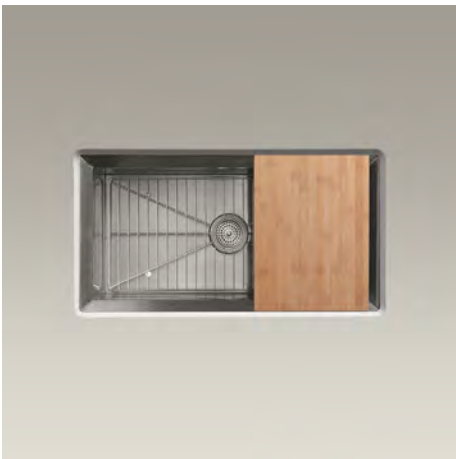

Vault
25" x 22" x 9"

Top-mount/under-mount

K-3822

Vault
25" x 22" x 6"

Top-mount/under-mount

K-3894

Poise™
33" x 18" x 9"

Under-mount with accessories (shown) K-3158
Mirror edge with accessories K-3158-H