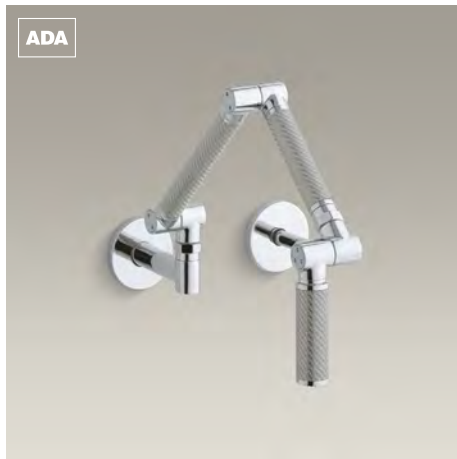

Karbon®
Wall-mount articulating faucet
with remote valve

K-6228-C11

Torq®
Wall-mount bridge faucet

K-6127-4

Purist®
Wall-mount bridge faucet

K-7549-4

Parq®
Wall-mount bridge faucet
with tri handles

K-6132-3

Parq
Wall-mount bridge faucet
with lever handles

K-6132-4

HiRise
Wall-mount bridge faucet

K-7338-4