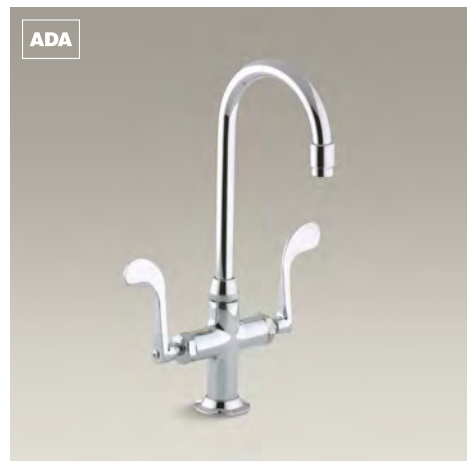

Purist
Single-handle faucet

K-7509

Fairfax®
Tall single-handle faucet

K-12183

Bar Faucets

Simplice®
Pull-down faucet K-597

Simplice
Pull-down faucet with remote valve K-649

HiRise
Two-handle faucet K-7342-4