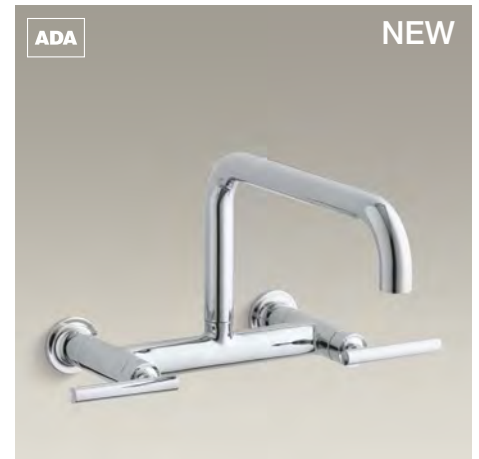

Karbon®
Wall-mount articulating faucet
with remote valve

K-6228-C11

Torq®
Wall-mount bridge faucet

K-6127-4

Purist®
Wall-mount bridge faucet

K-7549-4

Parq®
Wall-mount bridge faucet
with tri handles

K-6132-3

Parq
Wall-mount bridge faucet
with lever handles

K-6132-4

HiRise
Wall-mount bridge faucet

K-7338-4