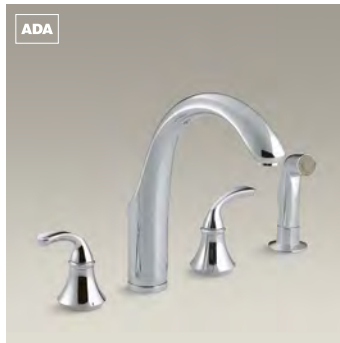

HiRise
Two-handle faucet
K-7341-4

Forté®
Two-handle faucet with sidespray
K-10445