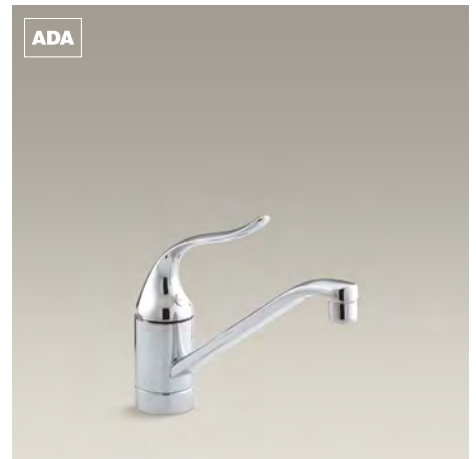

K-6356

Evoke®
Single-handle faucet

K-6333

Forté®
Single-handle faucet

K-10415

Forté®
Single-handle faucet
with sidespray and remote valve

K-10430

Single-Handle Faucets