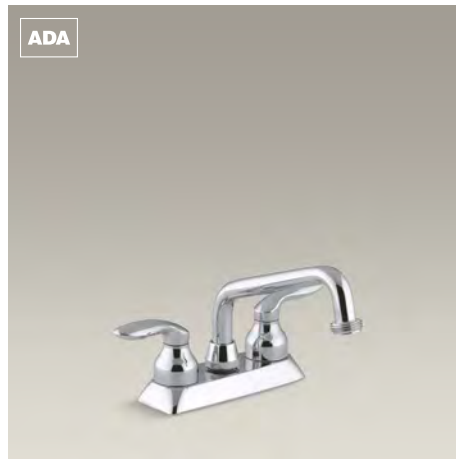

K-8207-K
K-16070-4

Antique
Two-handle faucet
with six-prong handles

K-118-3

Antique
Two-handle faucet
with lever handles

K-118-4

Beverage Faucets

Wellspring®
Beverage faucet
with contemporary design

K-6665

Wellspring
Beverage faucet
with traditional design

K-6666

Carafe®
Filtered water faucet

K-18865

Piping Hot®
Hot water dispenser

K-9609-R

Piping Hot
Hot water dispenser

K-9607-R

Utility Faucets

ADA

ADA

ADA

ADA

ADA

ADA

ADA