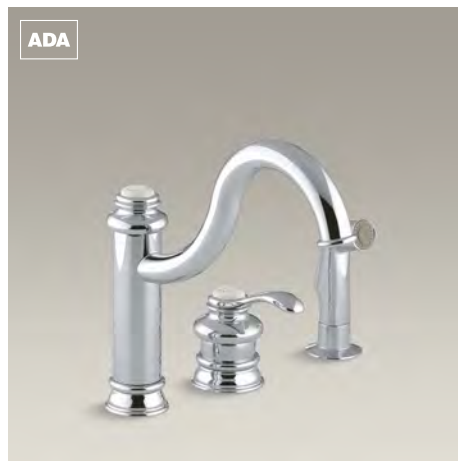

K-6356

Evoke®
Single-handle faucet

K-6333

Forté®
Single-handle faucet

K-10415

Forté®
Single-handle faucet
with sidespray and remote valve

K-10430

Single-Handle Faucets