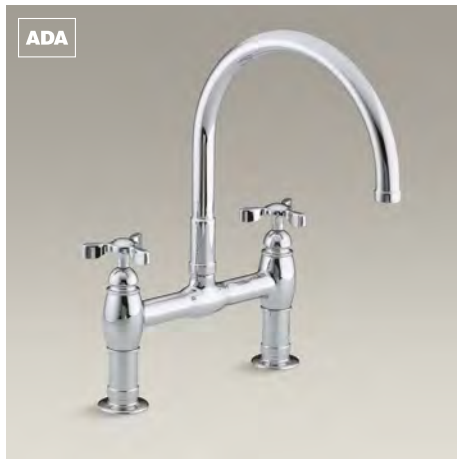

Torq®
Deck-mount bridge faucet K-6125-4

Parq®
Deck-mount bridge faucet with lever handles K-6130-4

Parq
Deck-mount bridge faucet with tri handles K-6130-3

KOHLER® faucets are available in a wide array of finishes. See pages 178-181 for details.