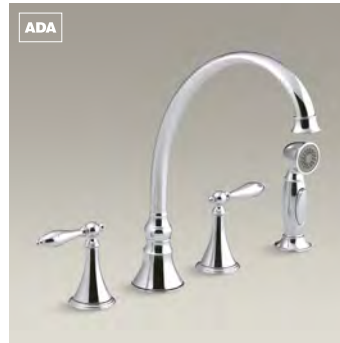

Fairfax
Single-handle faucet
with sidespray and remote valve

K-12185

Antique
Single-handle faucet

K-168

Two-Handle Faucets

Essex® two-handle kitchen faucet (K-8762-VS) Page 159

Accent® sidespray (K-10101-VS) Page 175

Poise™ under-mount single-bowl kitchen sink (K-3158-NA) Page 97

Essex®
Two-handle faucet
K-8762

HiRise
Two-handle faucet
K-7341-4

Finial® Traditional
Two-handle faucet with sidespray
K-377-4M

Revival®
Two-handle faucet with traditional
lever handles and sidespray
K-16109-4A