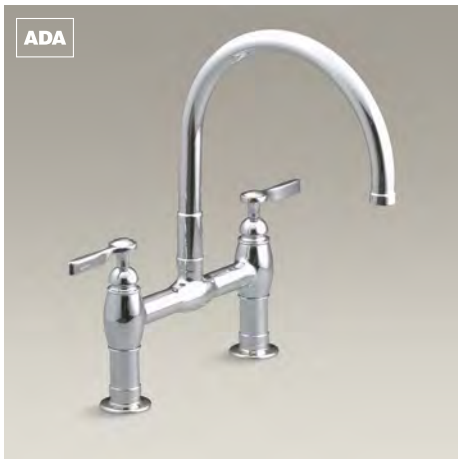

Purist®
Deck-mount bridge faucet K-7547-4

Parq®
Deck-mount bridge faucet with lever handles K-6130-4

Parq
Deck-mount bridge faucet with tri handles K-6130-3

KOHLER® faucets are available in a wide array of finishes. See pages 178-181 for details.