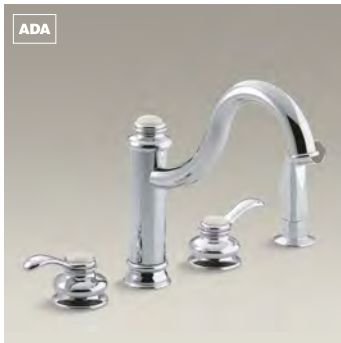

Poise™ under-mount single-bowl kitchen sink (K-3158-NA) Page 97

Essex®
Two-handle faucet
K-8762

HiRise
Two-handle faucet
K-7341-4

Finial® Traditional
Two-handle faucet with sidespray
K-377-4M

Revival®
Two-handle faucet with traditional
lever handles and sidespray
K-16109-4A