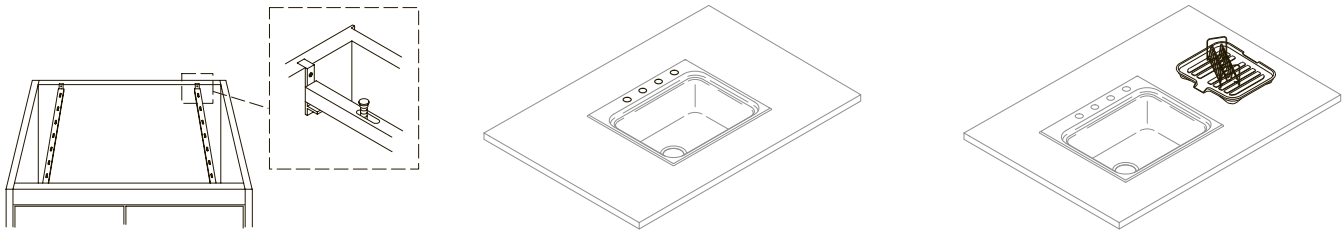

Under-Mount Sink Kit

This kit helps ensure quick, sturdy installation of most KOHLER® enameled cast iron under-mount sinks, helping to eliminate the need to build a wood frame or drill into the countertop.