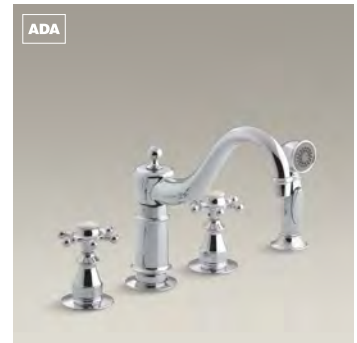

Revival®
Two-handle faucet with traditional
lever handles and sidespray
K-16109-4A

Antique
Two-handle faucet with six-prong
handles and sidespray
K-158-3