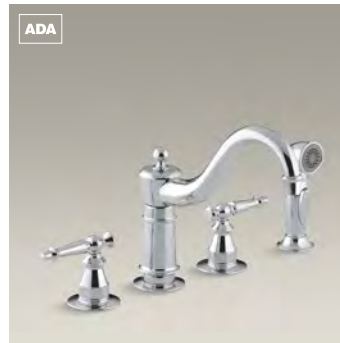

Finial® Traditional
Two-handle faucet with sidespray
K-377-4M

Antique
Two-handle faucet with
lever handles and sidespray
K-158-4