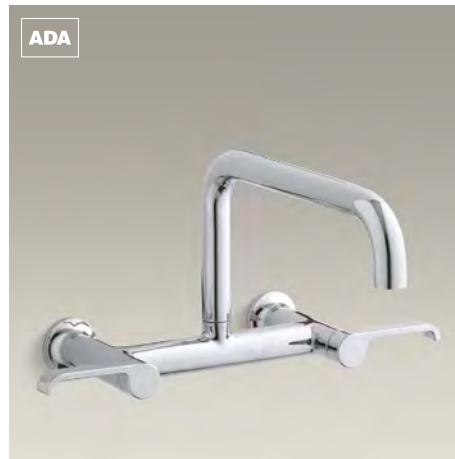

Karbon®
Wall-mount articulating faucet
with remote valve

K-6228-C11

Torq®
Wall-mount bridge faucet

K-6127-4

Purist®
Wall-mount bridge faucet

K-7549-4

Parq®
Wall-mount bridge faucet
with tri handles

K-6132-3

Parq
Wall-mount bridge faucet
with lever handles

K-6132-4

HiRise
Wall-mount bridge faucet

K-7338-4